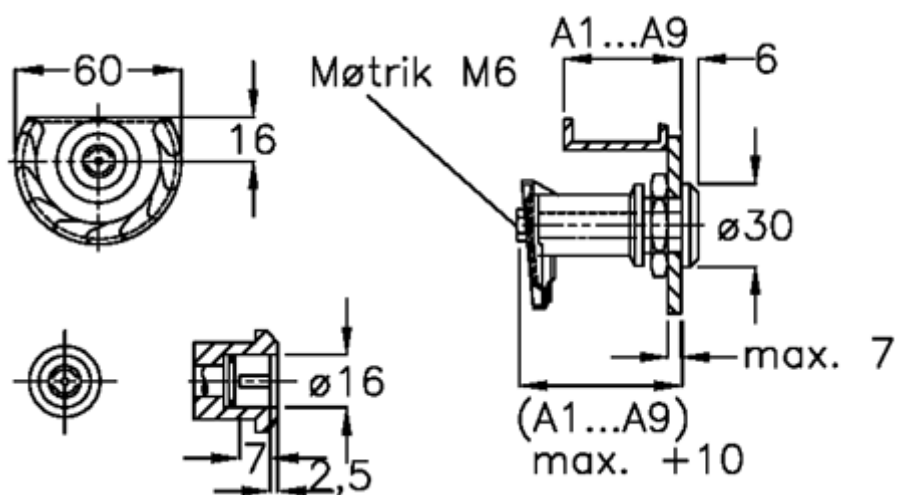

Data Sheet

Article number: 20918039

Description: E+G Door lock
GN 119-VDE-A9

Measures

Door + frame thickness = 57-65

Measure type = A9